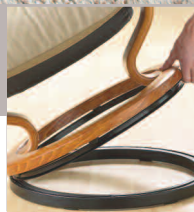

### Stressless® Spirit

**Size:** Large

**Chair, W:** 36¼" **H:** 39¾"-43¾" **D:** 32¼"

**Seat Height:** 18"

**Ottoman:** W: 22½" H: 17¼" D: 19¾"

Adjust the Stressless® Glide wheels to the setting you desire. You can automatically shift to any seating position by simply using your body weight.

The Stressless® Vision, Dream and Spirit can be adjusted to match your height by adding an elevator ring.